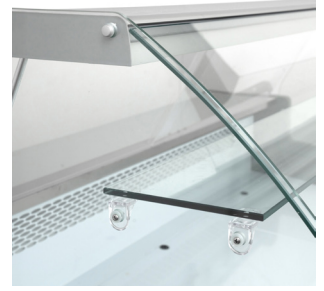

SIGMA15C

Blizzards

CURVED GLASS FRESH MEAT SERVE OVER DISPLAY

Description

If you're after a serve over with a little more space the SIGMA range from Blizzards is the perfect option for all your refrigeration needs. Available in 5 different sizes ranging from 1m to 2.5m this curved glass canopied serve over is extremely versatile for every need, the main benefit being its suitability of displaying fresh meat.

In addition to its curved glass front you will find a laminated steel exterior, ABS injected side panels, a glass full length interior shelf and anodised aluminium profiles.

Features

- Curved glass hinged forward for cleaning
- Stainless steel back shelf
- Anodised aluminium profiles
- Illumination under top canopy
- Refrigerated under storage
- Intermediate glass shelf as standard
- Rear sliding perspex doors
- Adjustable feet