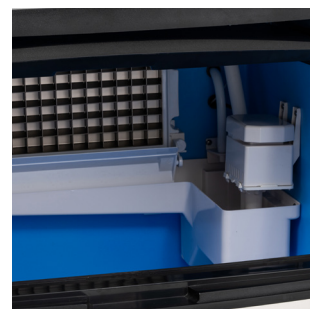

## INTEGRAL CUBED STAINLESS STEEL ICE MAKER

### Description

With its sleek matte black and stainless steel construction the BIM ice maker range is sure to be the focal point of any bar or restaurant. Producing squared ice that conforms to low UK water regulations it couldn't be any easier to get up and running with the integrated digital control panel and removable condenser filter.

During its 10-20 minute ice cycles you can ensure you will never waste a drop of water with automatic cut off levels and easy viewing thanks to the internal LED lighting.

### Features

- Stainless steel & black ABS body
- Produces cubed ice
- Low water consumption
- Easy to use electronic controls
- 10-20 Minute cycles
- Fully automatic operation
- Cleaning function cycle
- Removable filters
- Integrated LED lighting