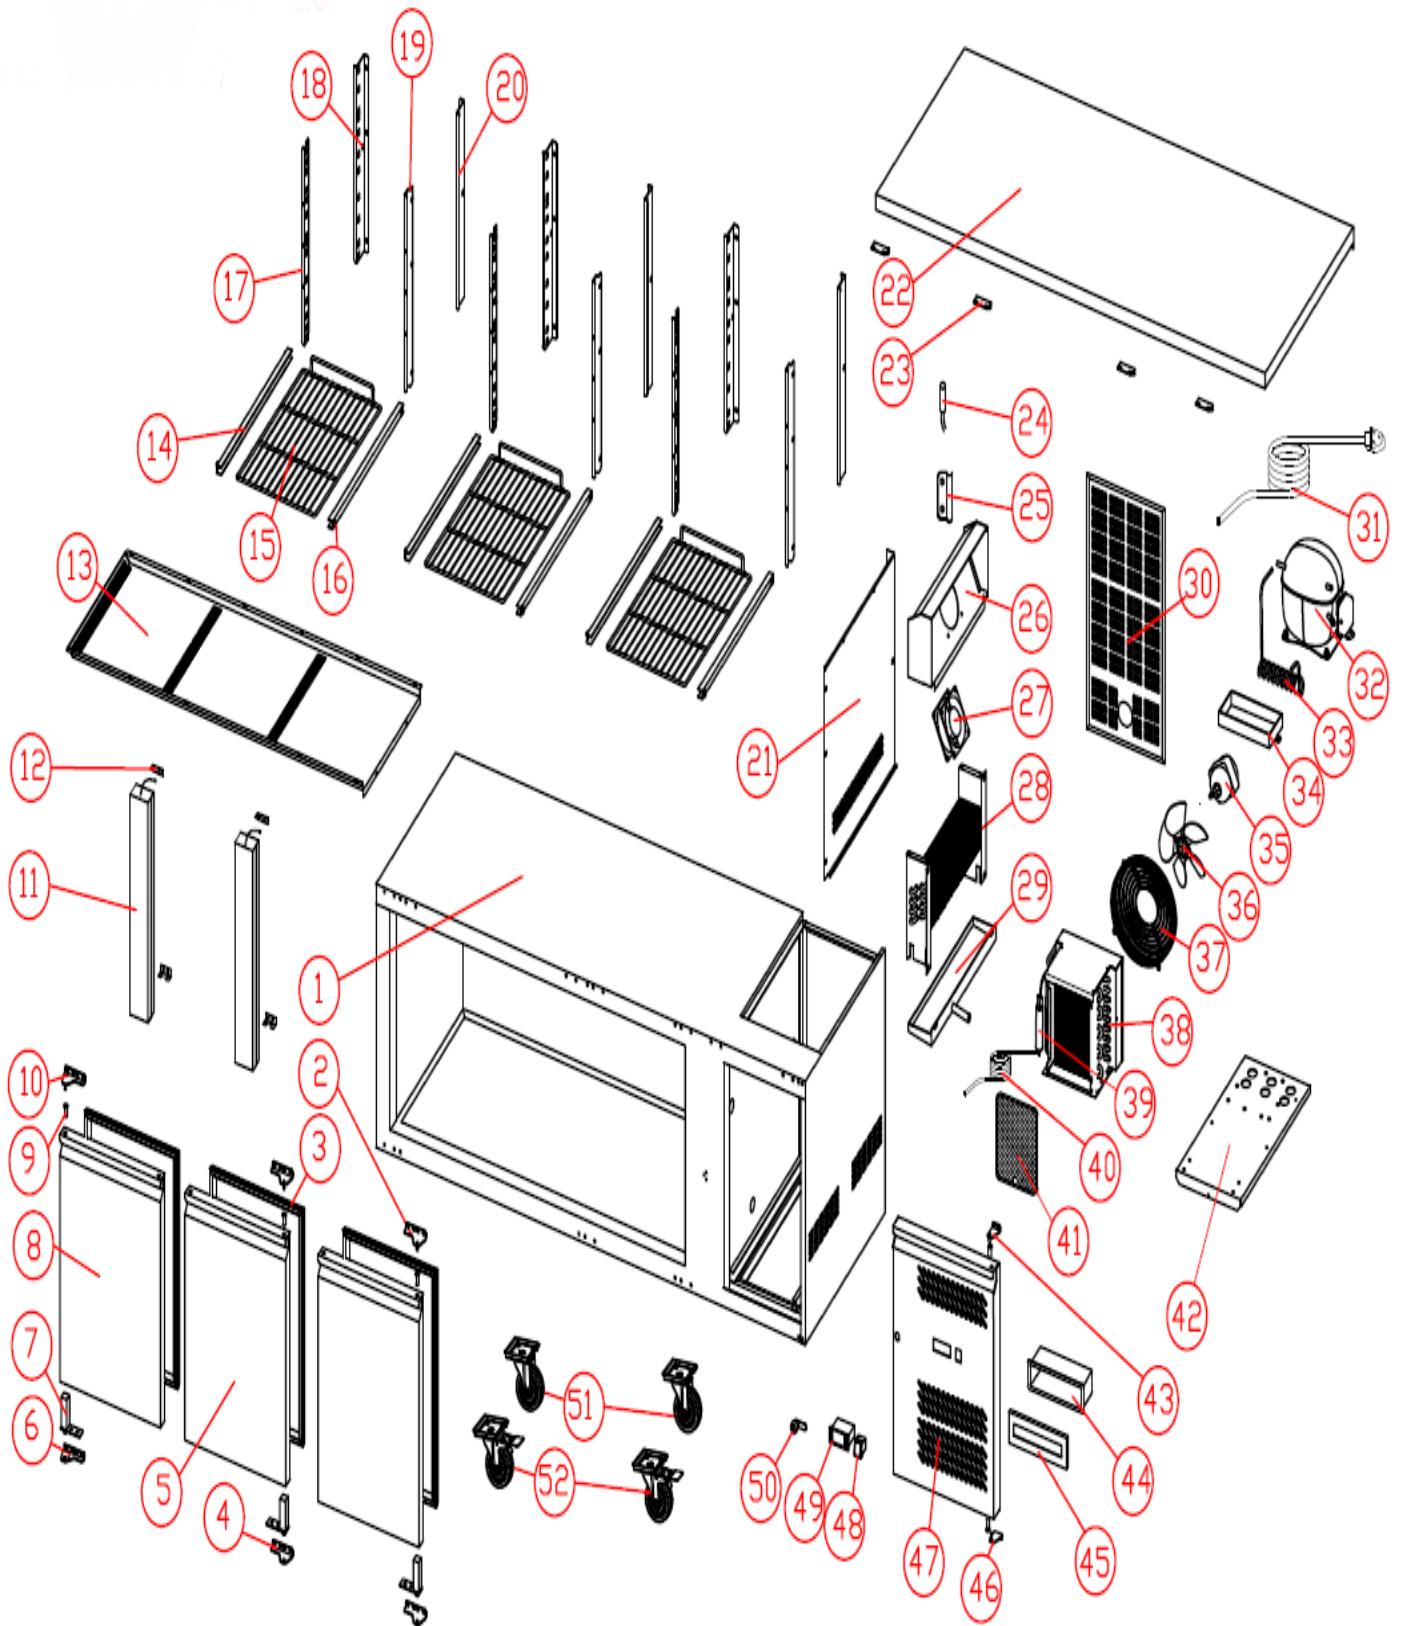

KXRC3

Exploded parts diagram

Part Number	Number	Name	Qty
***	1	Cabinet	1
X1-HINGE13	2	Top Right Door Hinge	2
B1-GASKET27	3	Door Gasket	3
X1-HINGE14	4	Bottom Right Door Hinge	2
***	5	Door (Right)	2
X1-HINGE15	6	Bottom Left Door Hinge	1
X1-SPRINGBCC	7	Spring Hinge	3
***	8	Door (Left)	1
K8-AXISSLEEVE	9	Door Bush	6
X1-HINGE16	10	Top Left Door Hinge	1
***	11	Centre Mullion	2
***	12	Fixing	4
***	13	Air Deflector Plate	1
K8-GUIDE02	14	Left Shelf Guide	3
K8-SHELF03	15	Shelf	3
K8-GUIDE03	16	Right Shelf Guide	3
***	17	Ladder Rack (left)	3
***	18	Rear ladder Rack (left)	3
***	19	Ladder Rack (right)	3
***	20	Rear Ladder Rack (right)	3
***	21	Evaporator Cover	1
***	22	Countertop	1
***	23	Fixing Plate	4
K8-PROBE01	24	Air Probe	1
***	25	Probe Cover	1
***	26	Evap. Fan Baffle	1
X1-FAN03	27	Evaporator Fan	1
X1-EVAP06	28	Evaporator	1
***	29	Evap. Drip Tray	1
***	30	Rear Cover	1
***	31	Power Cord	1
X1-COMP06	32	Compressor	1
***	33	Vaporising Coil	1
K8-PAN01	34	Vaporising Tray	1
X1-FAN01	35	Cond Fan Motor	1
***	36	Cond Fan Blade	1
***	37	Cond Fan Guard	1
***	38	Condenser	1
R4-DRIER20	39	Drier	1
K8-CAPILLARY01	40	Capillary	1
B1-FILTER01	41	Condenser Filter	1
***	42	Base	1
***	43	Condensing Unit Compartment Upper Door Hinge	1

***	44	Controller Surround	1
***	45	Controller Cover	1
X1-HINGE35	46	Condensing Unit Compartment Lower Door Hinge	1
X1-DOOR/COND	47	Condensing Unit Compartment Door	1
X1-SWITCH01	48	Power Switch	1
B1-XR02CX	49	Controller	1
X1-LOCK04	50	Panel Lock	1
***	51	Castor	2
***	52	Unbraked Castor	2