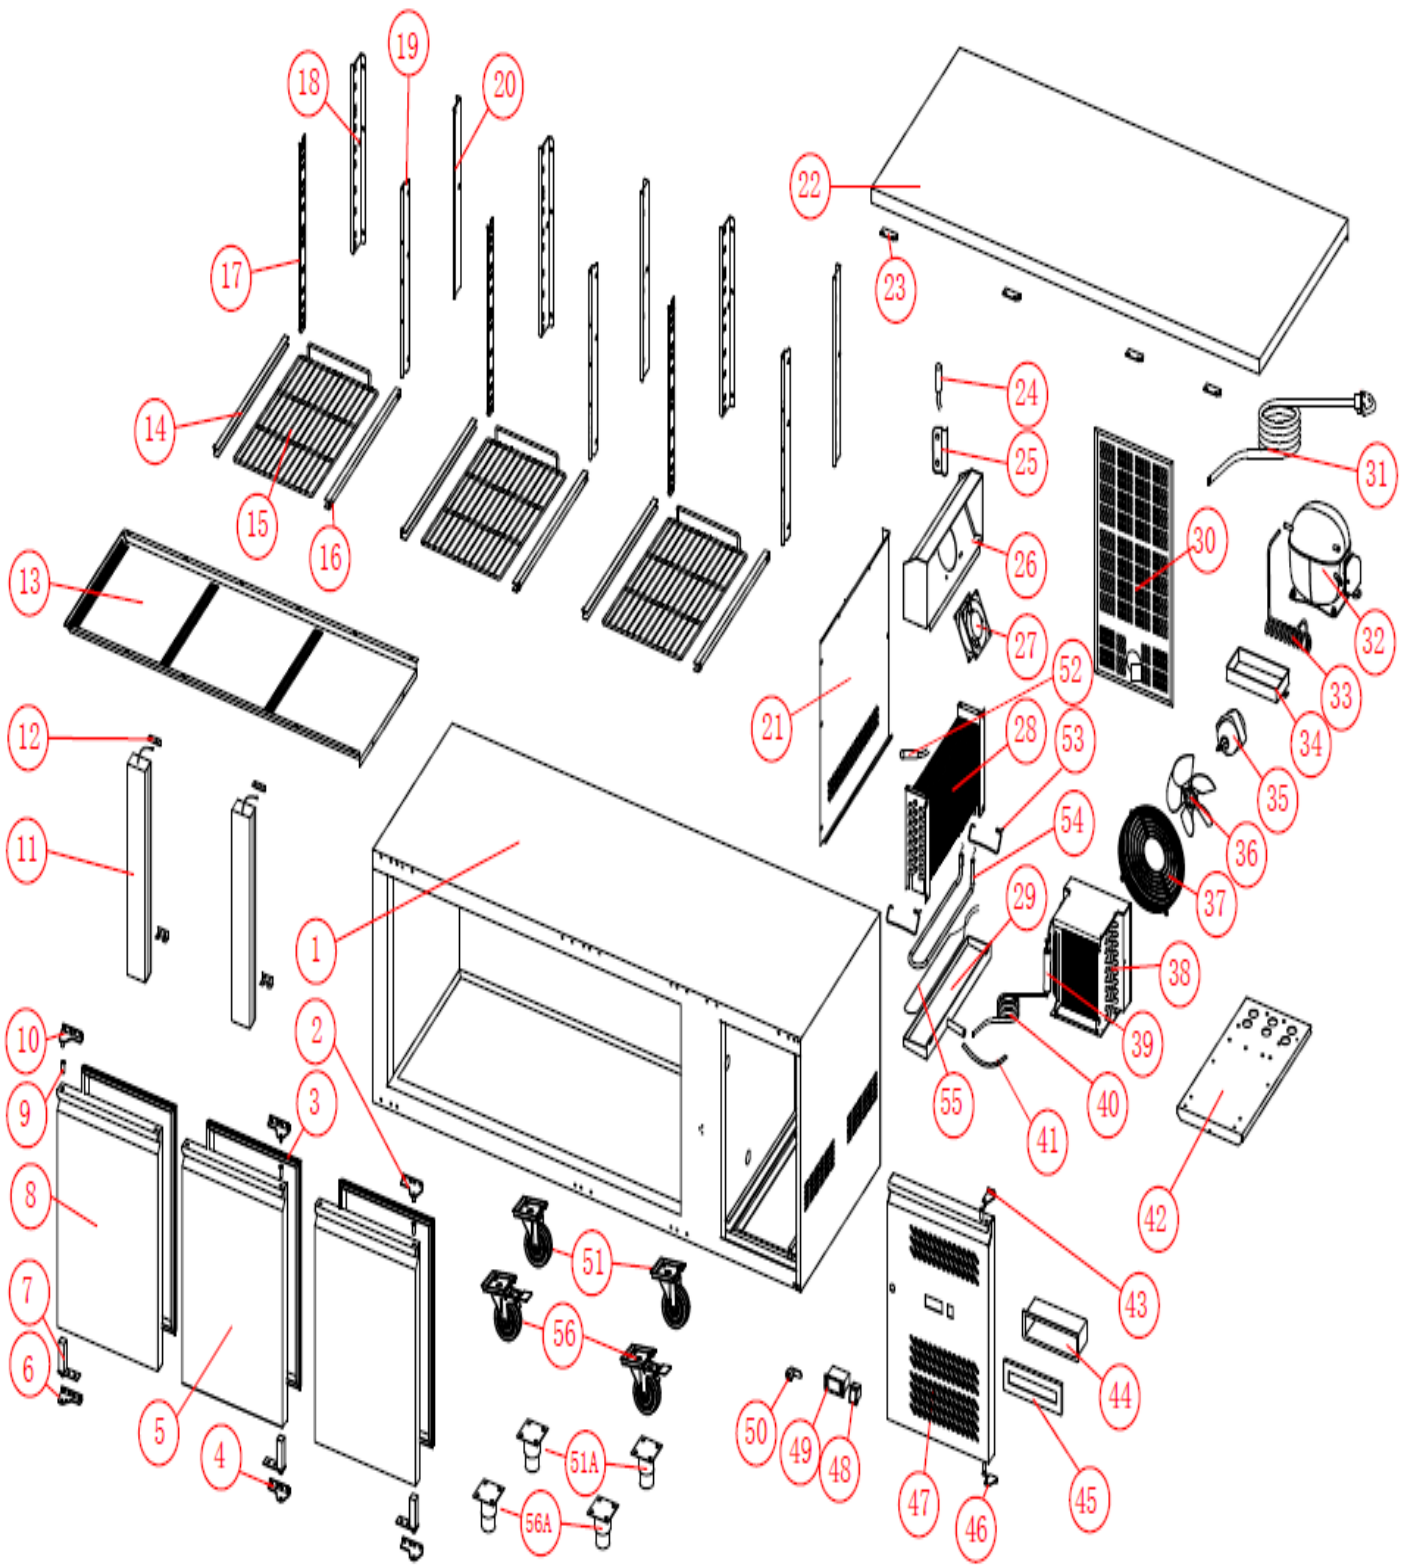

## Exploded parts diagram

Part Number	Number	Name	Qty
***	1	Cabinet	1
X1-HINGE13	2	Top Right Door Hinge	2
B1-GASKET27	3	Door Gasket	3
X1-HINGE14	4	Bottom Right Door Hinge	2
***	5	Door (Right)	2
X1-HINGE15	6	Bottom Left Door Hinge	1
X1-SPRINGBCC	7	Spring Hinge	3
***	8	Door (Left)	1
K8-AXISSLEEVE	9	Door Bush	6
X1-HINGE16	10	Top Left Door Hinge	1
***	11	Centre Mullion	2
***	12	Fixing	4
***	13	Air Deflector Plate	1
K8-GUIDE02	14	Left Shelf Guide	3
K8-SHELF03	15	Shelf	3
K8-GUIDE03	16	Right Shelf Guide	3
***	17	Ladder Rack (left)	3
***	18	Rear ladder Rack (left)	3
***	19	Ladder Rack (right)	3
***	20	Rear Ladder Rack (right)	3
***	21	Evaporator Cover	1
***	22	Countertop	1
***	23	Fixing Plate	4
K8-PROBE01	24	Air Probe	1
***	25	Probe Cover	1
***	26	Evap. Fan Baffle	1
X1-FAN03	27	Evaporator Fan	1
B1-EVAP10	28	Evaporator	1
***	29	Evap. Drip Tray	1
***	30	Rear Cover	1
***	31	Power Cord	1
X1-COMP07	32	Compressor	1
***	33	Vaporising Coil	1
K8-PAN01	34	Vaporising Tray	1
***	35	Cond Fan Motor	1
***	36	Cond Fan Blade	1
***	37	Cond Fan Guard	1
***	38	Condenser	1
R4-DRIER20	39	Drier	1
X1-CAPILLARY04	40	Capillary	1
	41	Drain Tube	1
***	42	Base	1
***	43	Condensing Unit Compartment Upper Door Hinge	1

***	44	Controller Surround	1
***	45	Controller Cover	1
X1-HINGE35	46	Condensing Unit Compartment Lower Door Hinge	1
***	47	Condensing Unit Compartment Door	1
X1-SWITCH01	48	Power Switch	1
X1-CONTROLLER05	49	Controller	1
X1-LOCK04	50	Panel Lock	1
***	51	Unbraked Castor	2
K8-PROBE01	52	Evap Probe	1
***	53	Heater Clip	2
B1-ELEMENT01	54	Defrost Heater	1
X1-HEATER08	55	Drip Tray Heater	1
***	56	Braked Castor	2