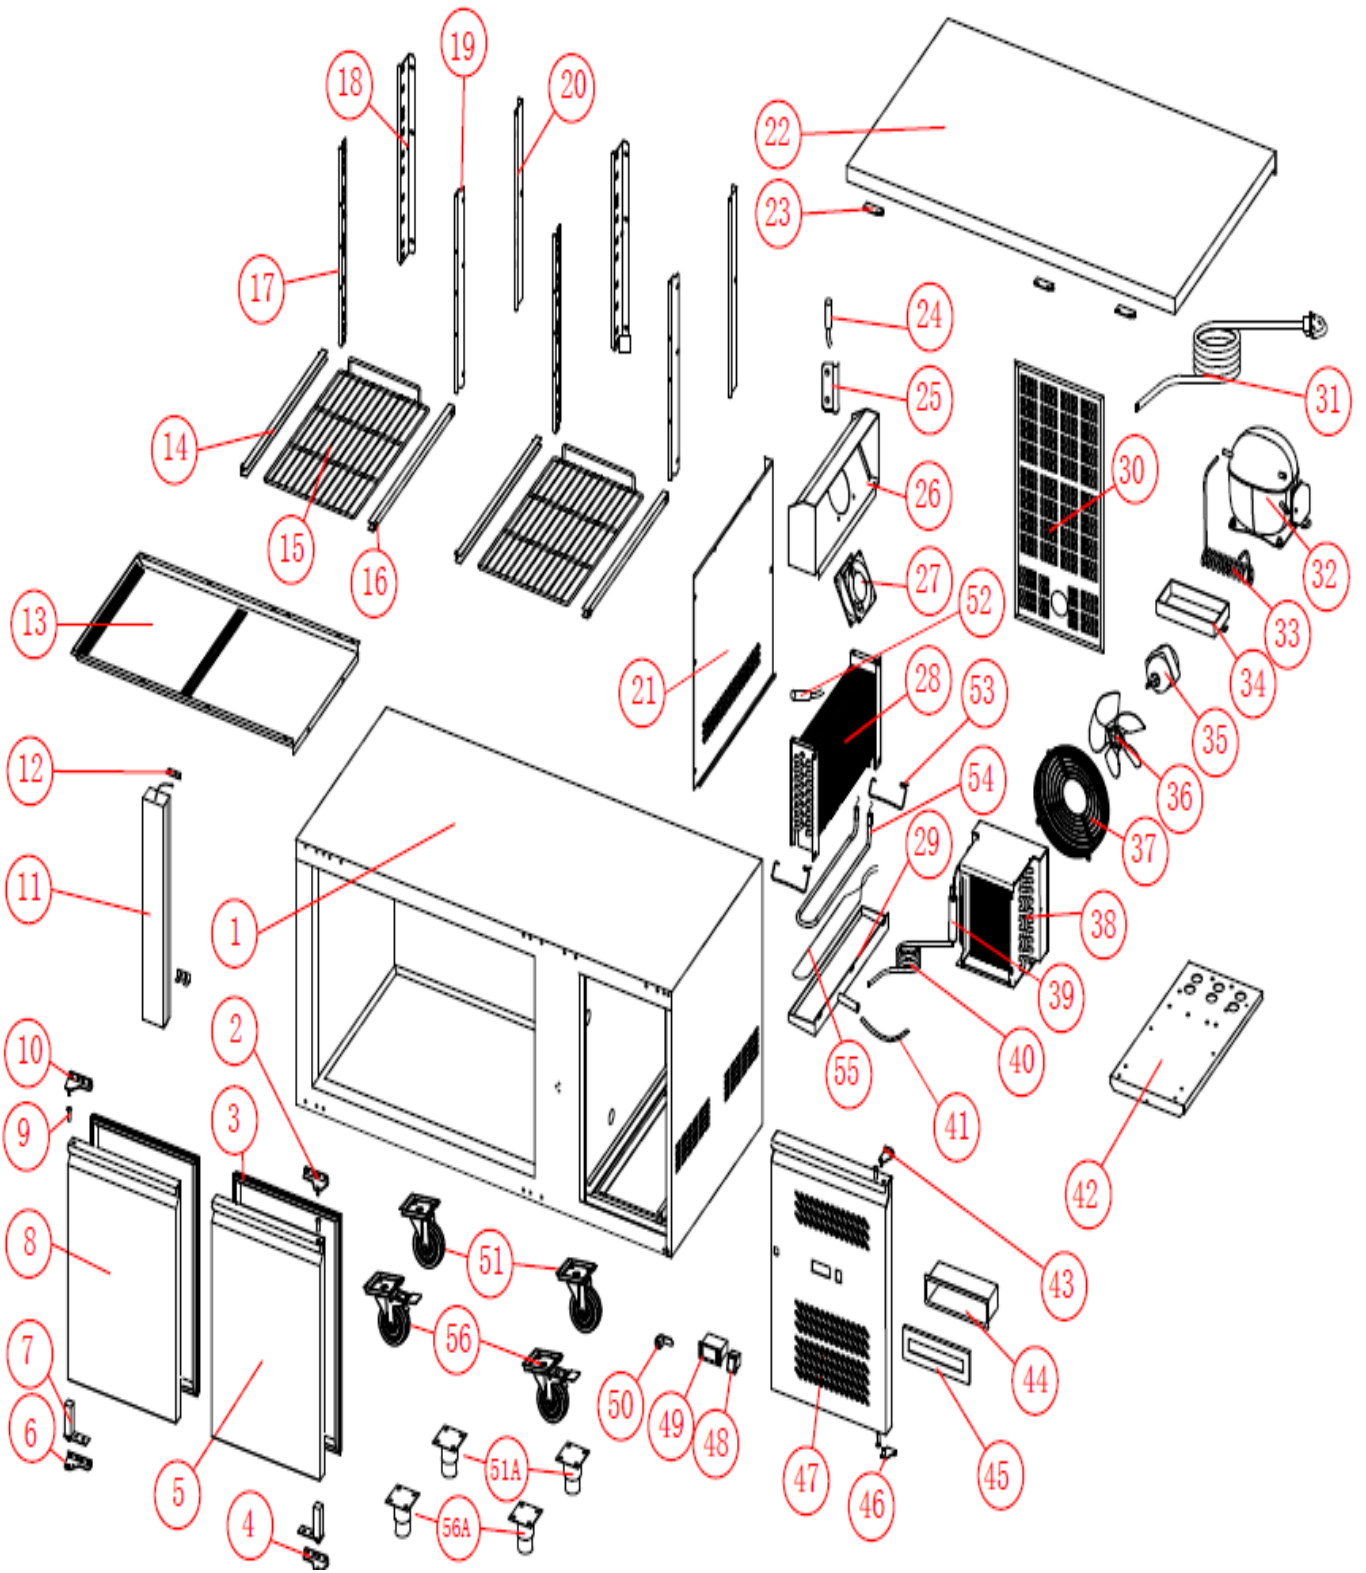

KXFC2

Exploded parts diagram

Part Number	Number	Name	Qty
***	1	Cabinet	1
X1-HINGE13	2	Top Right Door Hinge	1
B1-GASKET27	3	Door Gasket	2
X1-HINGE14	4	Bottom Right Door Hinge	1
***	5	Door (Right)	1
X1-HINGE15	6	Bottom Left Door Hinge	1
X1-SPRINGBCC	7	Spring Hinge	2
***	8	Door (Left)	1
K8-AXISSLEEVE	9	Door Bush	4
X1-HINGE16	10	Top Left Door Hinge	1
***	11	Centre Mullion	1
***	12	Fixing	1
***	13	Air Deflector Plate	1
K8-GUIDE02	14	Left Shelf Guide	2
K8-SHELF03	15	Shelf	2
K8-GUIDE03	16	Right Shelf Guide	2
***	17	Ladder Rack (left)	2
***	18	Rear ladder Rack (left)	2
***	19	Ladder Rack (right)	2
***	20	Rear Ladder Rack (right)	2
***	21	Evaporator Cover	1
***	22	Countertop	1
***	23	Fixing Plate	3
K8-PROBE01	24	Air Probe	1
***	25	Probe Cover	1
***	26	Evap. Fan Baffle	1
X1-FAN03	27	Evaporator Fan	1
B1-EVAP10	28	Evaporator	1
***	29	Evap. Drip Tray	1
***	30	Rear Cover	1
***	31	Power Cord	1
X1-COMP07	32	Compressor	1
***	33	Vaporising Coil	1
K8-PAN01	34	Vaporising Tray	1
***	35	Cond Fan Motor	1
***	36	Cond Fan Blade	1
***	37	Cond Fan Guard	1
***	38	Condenser	1
R4-DRIER20	39	Drier	1
X1-CAPILLARY04	40	Capillary	1
***	41	Drain Tube	1
***	42	Base	1
***	43	Condensing Unit Compartment Upper Door Hinge	1

***	44	Controller Surround	1
***	45	Controller Cover	1
X1-HINGE35	46	Condensing Unit Compartment Lower Door Hinge	1
***	47	Condensing Unit Compartment Door	1
X1-SWITCH01	48	Power Switch	1
X2-CONTROLLER05	49	Controller	1
X1-LOCK04	50	Panel Lock	1
***	51	Castor	2
K8-PROBE01	52	Evap Probe	1
***	53	Heater Clip	2
B1-ELEMENT01	54	Defrost Heater	1
X1-HEATER08	55	Drip Tray Heater	1
***	56	Braked Castor	2