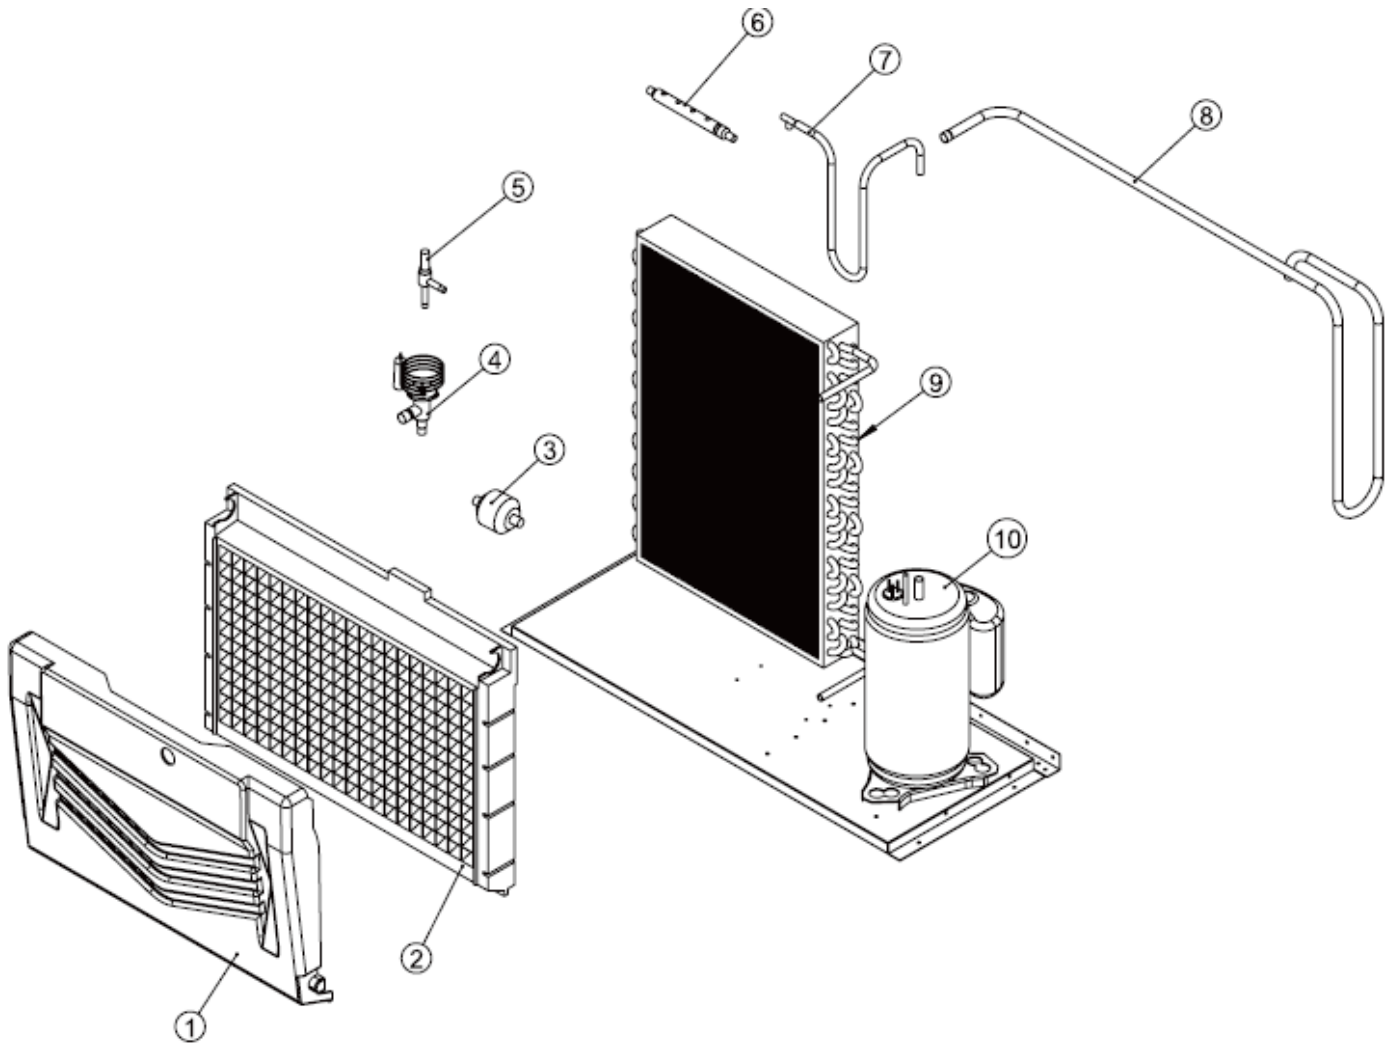

Part Number	No.	Description	Qty
L3-EC01	1	Evaporator Curtain	1
***	2	Evaporator	1
***	3	Drier	1
L3-TEV01	4	Expansion Valve	1
L3-HGV03	5	Hot Gas Valve (body)	1
***	6	Accumulator	1
***	7	Discharge Pipe	1
***	8	Suction Pie	1
L3-COND03	9	Condenser	1
L3-COMP03	10	Compressor	1

*** Please contact Spares for assistance***