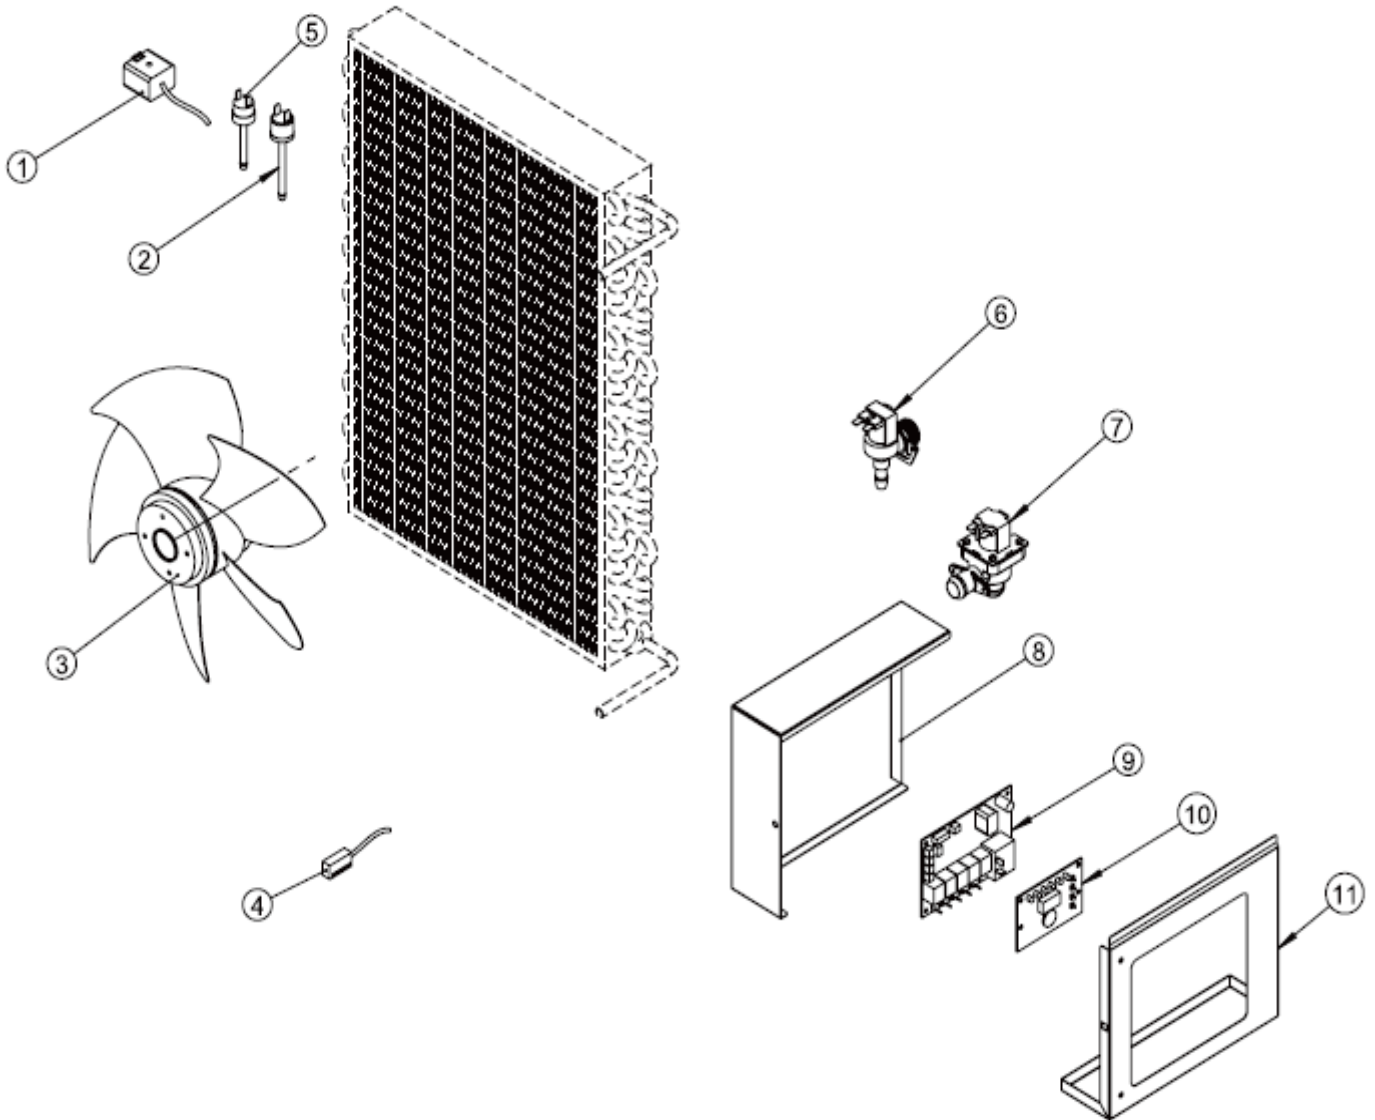

BIM230

Exploded parts diagram

Part Number	No.	Description	Qty
L3-COIL03	1	Hot Gas Coil	1
L3-HP01	2	High Pressure Switch	1
L3-CONDFAN03	3	Cond Fan Motor	1
L3-MS03	4	Ice Level Switch	1
N/A	5	N/A	N/A
L3-IV03	6	Water Inlet Valve	1
L3-DV01	7	Dump Valve	1
***	8	Electrical Box Cover	1
L3-PCB01	9	PCB (C/W Display)	1
***	10	Display Panel (see No. 8)	1
***	11	Electrical Box	1

*** Please contact Spares for assistance***

Part Number	No.	Description	Qty
L3-SPRAYBAR03	1	Spray Bar	1
***	2	Spray Bar Hose	1
***	3	Dump Valve Hose	1
***	4	Feeder Tube	1
L3-PUMP03	5	Water Pump Assy	1
L3-TANK03	6	Water Reservoir	1

*** Please contact Spares for assistance***

Part Number	No.	Description	Qty
***	1	Grille	4
L3-FILTER03	2	Condenser Filter	4
***	3	Left Side Panel	1
***	4	Top Panel	1
***	5	Machine Frame	1
***	6	Front Panel	1
***	7	Rear Panel	1
***	8	Right Side Panel	1
***	9	Compressor Plate	1
***	10	Bottom Plate	1
***	11	Base	1
***	12	Control Panel Frame	1
***	13	Control Panel Cover	1

*** Please contact Spares for assistance***

Part Number	No.	Description	Qty
L3-EC01	1	Evaporator Curtain	1
***	2	Evaporator	1
***	3	Drier	1
L3-TEV01	4	Expansion Valve	1
L3-HGV03	5	Hot Gas Valve (body)	1
***	6	Accumulator	1
***	7	Discharge Pipe	1
***	8	Suction Pie	1
L3-COND03	9	Condenser	1
L3-COMP03	10	Compressor	1