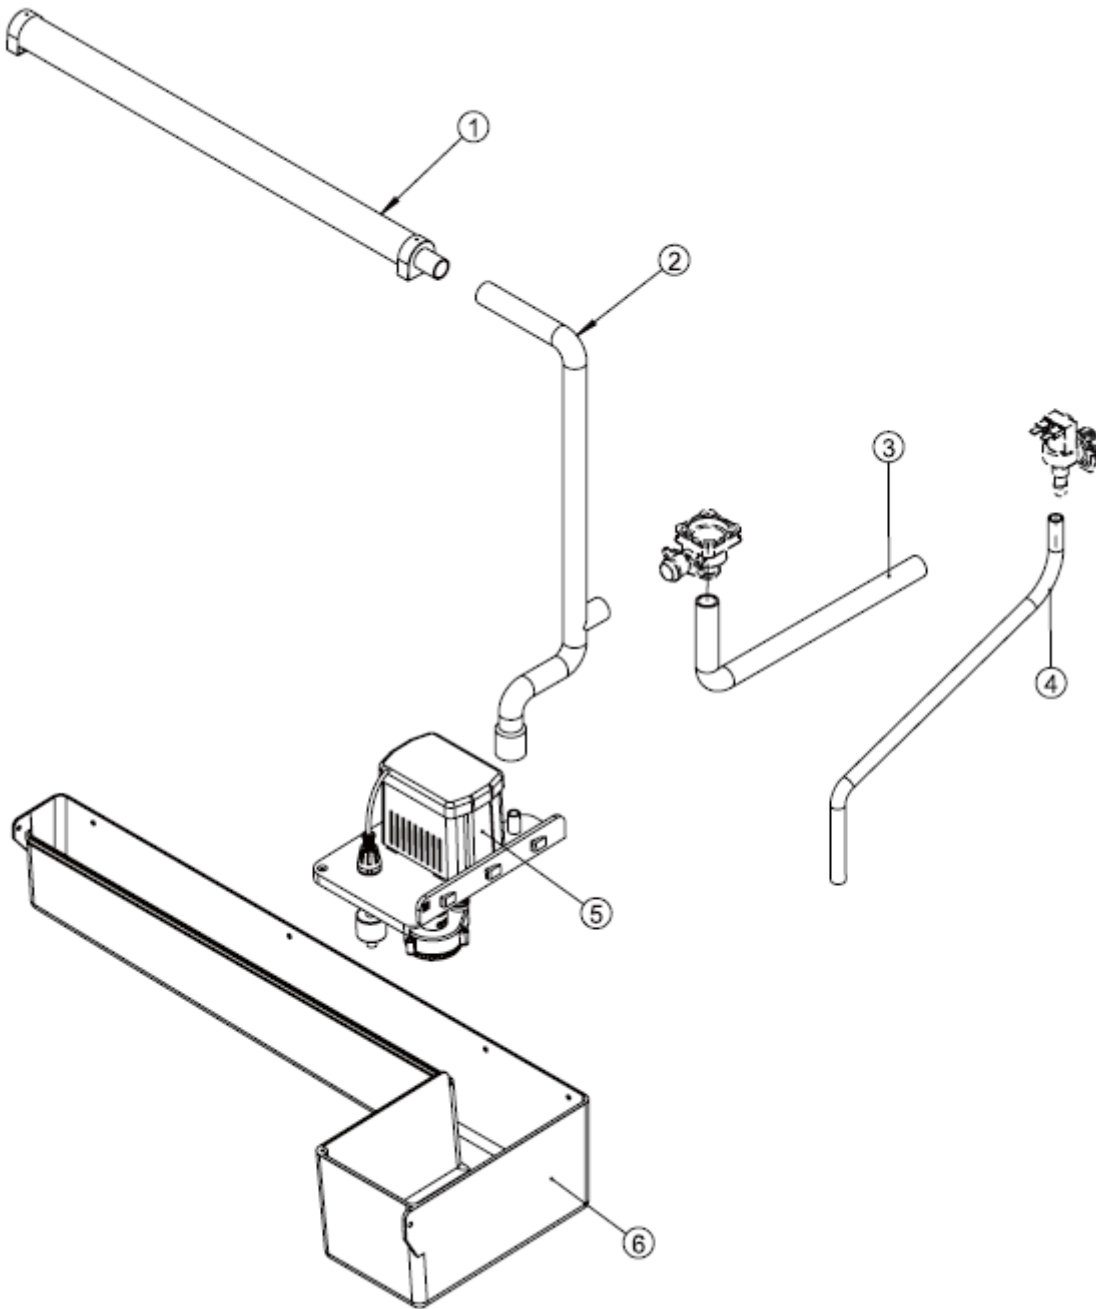

BIM230

Exploded parts diagram

Part Number	No.	Description	Qty
L3-COIL03	1	Hot Gas Coil	1
L3-HP01	2	High Pressure Switch	1
L3-CONDFAN03	3	Cond Fan Motor	1
L3-MS03	4	Ice Level Switch	1
N/A	5	N/A	N/A
L3-IV03	6	Water Inlet Valve	1
L3-DV01	7	Dump Valve	1
***	8	Electrical Box Cover	1
L3-PCB01	9	PCB (C/W Display)	1
***	10	Display Panel (see No. 8)	1
***	11	Electrical Box	1

*** Please contact Spares for assistance***

Part Number	No.	Description	Qty
L3-SPRAYBAR03	1	Spray Bar	1
***	2	Spray Bar Hose	1
***	3	Dump Valve Hose	1
***	4	Feeder Tube	1
L3-PUMP03	5	Water Pump Assy	1
L3-TANK03	6	Water Reservoir	1

*** Please contact Spares for assistance***

Part Number	No.	Description	Qty
***	1	Grille	4
L3-FILTER03	2	Condenser Filter	4
***	3	Left Side Panel	1
***	4	Top Panel	1
***	5	Machine Frame	1
***	6	Front Panel	1
***	7	Rear Panel	1
***	8	Right Side Panel	1
***	9	Compressor Plate	1
***	10	Bottom Plate	1
***	11	Base	1
***	12	Control Panel Frame	1
***	13	Control Panel Cover	1

*** Please contact Spares for assistance***

Part Number	No.	Description	Qty
L3-EC01	1	Evaporator Curtain	1
***	2	Evaporator	1
***	3	Drier	1
L3-TEV01	4	Expansion Valve	1
L3-HGV03	5	Hot Gas Valve (body)	1
***	6	Accumulator	1
***	7	Discharge Pipe	1
***	8	Suction Pie	1
L3-COND03	9	Condenser	1
L3-COMP03	10	Compressor	1