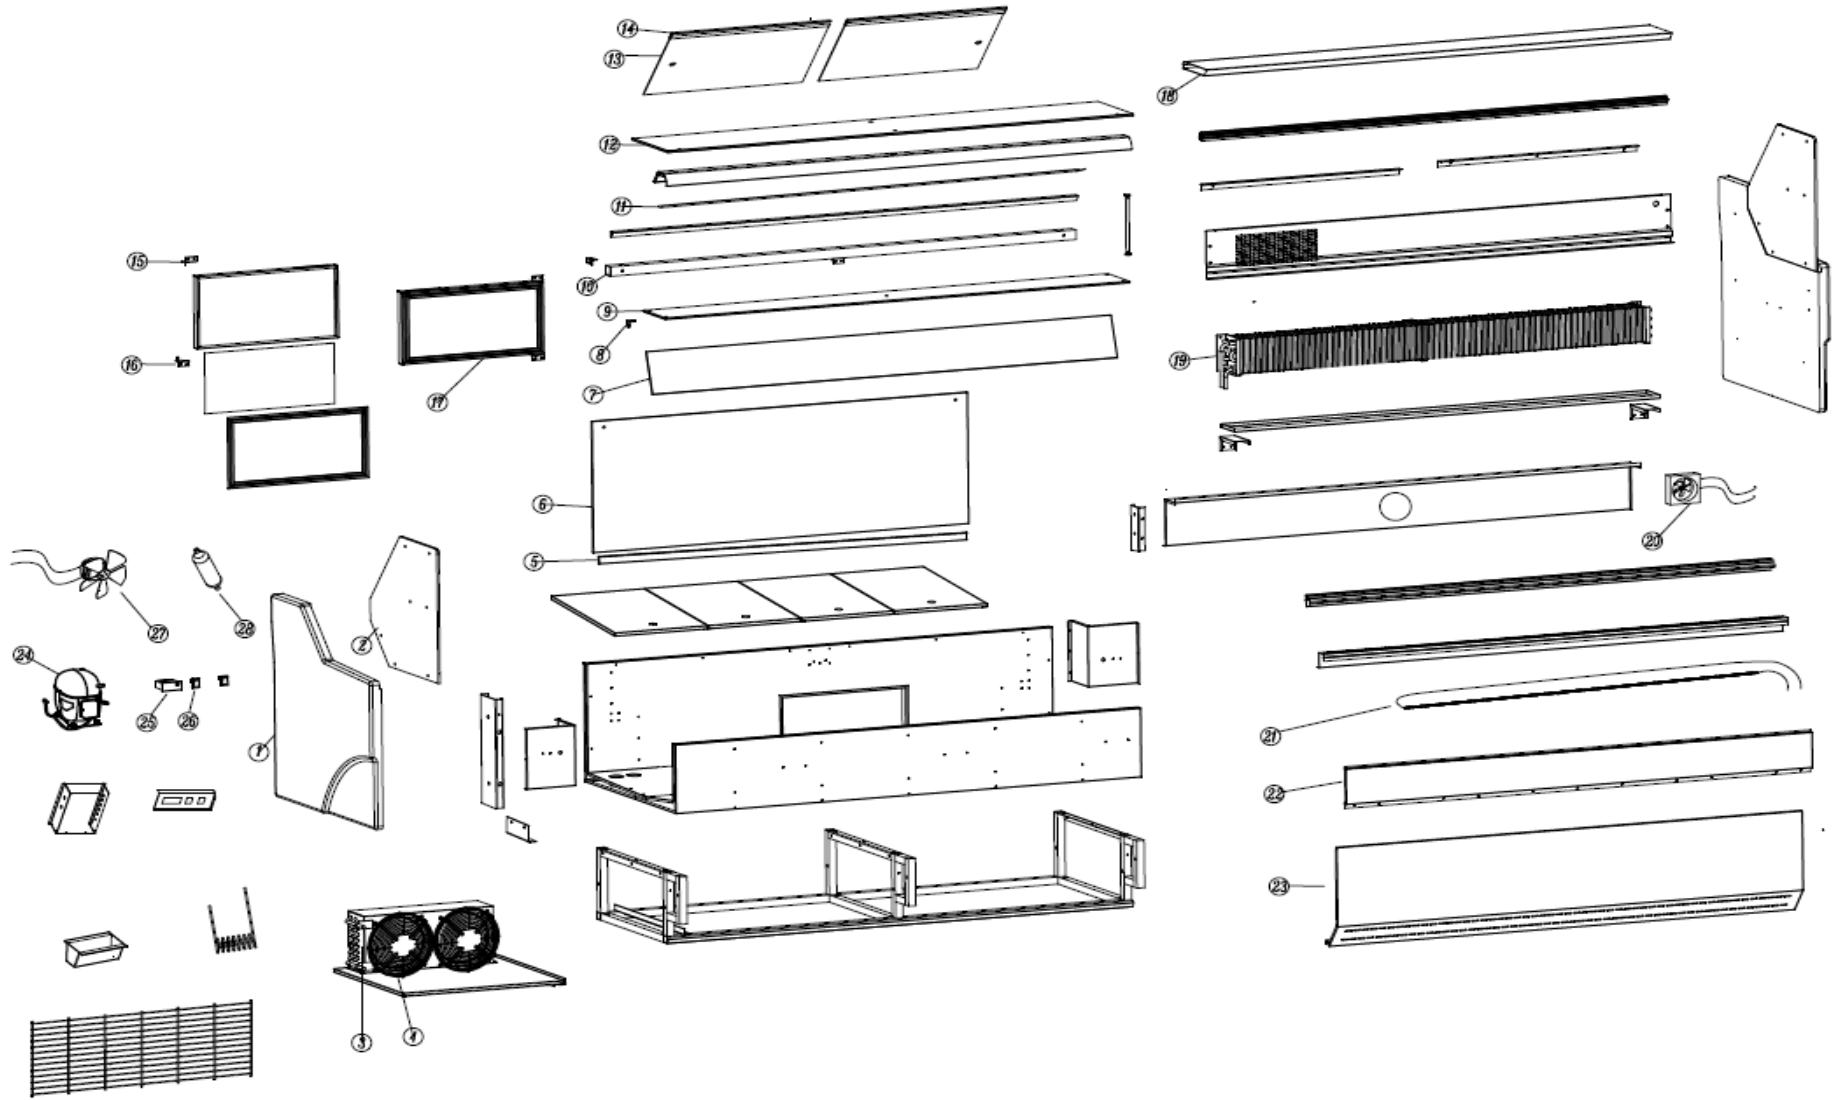

# BFG130WH/BK

Exploded parts diagram

## BFG130WH/BK

Part Number	Number	Description	Qty
B9-SIDEPANEL01B/L	1	Left Side Panel Black	1
B9-SIDEPANEL01W/L	1	Left Side Panel White	1
B9-SIDEGLOSS02L	2	Left Side glass	1
B9-COND01	3	Condenser	1
***	4	Condenser Fan Guard	2
***	5	Front Glass Support Bar	1
B9-FRONTGLASS130	6	Front glass	1
B9-DEMISTER130	7	Demister Glass	1
***	8	Glass Shelf Bracket	4
B9-SHELF130	9	Glass Shelf	1
***	10	Front Support Bar	1
B9-LED11	11	LED Light Meat	1
B9-LED12	11	LED Light White	1
B9-GLASSTOP130	12	Top Glass	1
B9-DOOR03	13	Rear Acrylic Door	2
***	14	Acrylic Door Runner	2
B9-HINGE01	15	Door hinge - Top	1
B89-HINGE02	16	Door hinge - Bottom	1
B9-DOOR01	17	Door – White	1
B9-DOOR02	17	Door – Black	1
***	18	Countertop	1
***	19	Evaporator	1
C5-AXIAL120MM	20	Evaporator Fan	1
B9-HEATER02	21	Heating wire	1
***	22	Front Cover Top	1
***	23	Front Cover Bottom	1

B9-COMP09	24	Compressor	1
B1-XR02CX	24	Controller	1
B9-SWITCH01	26	Power Switch	1
C5-MOTOR16W	27	Condenser fan	2
***	28	Drier	1
B9-SIDEGLOSS02R	29	Right Side glass	1
B9-SIDEPANEL01W/R	30	Right Side Panel - White	1
B9-SIDEPANEL01B/R	30	Right Side Panel - Black	1
B9-GASKET01	-	Door seal	1