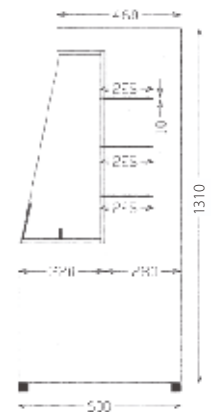

Low Height Tiered Display

1310mm height

SLD60-100

**MIRROR
FINISH
STAINLESS
STEEL**

FEATURES

Mirror finish 304 grade stainless steel exterior & interior

3 adjustable glass shelves (225mm deep)

Adjustable feet

Cooling: Ventilated

Defrost: Automatic

Refrigerant: R404a

Climate Class: 3

Temperature Range: +2°C ~ +8°C

Power Supply: 13amp

MODEL	FINISH	EXTERNAL DIMENSIONS (H x W x D mm)	POWER CONSUMPTION (incl. 750W drip tray)	WEIGHT (kg)	RRP
SLD60-60	Mirror finish 304 grade stainless steel exterior & interior	1310 x 600 x 600	1033W (1783W)	135	£2,241.00
SLD60-100		1310 x 1000 x 600	1092W (1842W)	178	£2,724.00
SLD60-120		1310 x 1200 x 600	1326W (2076W)	202	£3,257.00