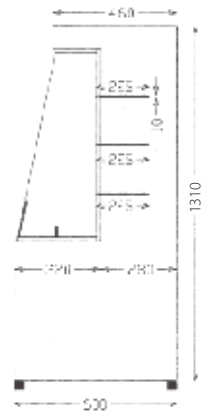

Low Height Tiered Display

1310mm height

SLD60-100

1310mm height

MIRROR FINISH STAINLESS STEEL

FEATURES

- Mirror finish 304 grade stainless steel exterior & interior
- 3 adjustable glass shelves (225mm deep)
- Adjustable feet
- Night blind fitted as standard
- Internal illumination
- Tempered glass side panels
- Clear acrylic shelf edge risers
- Condensing unit pull out for easy maintenance

MODEL	FINISH	EXTERNAL DIMENSIONS (H x W x D mm)	POWER CONSUMPTION (incl. 750W drip tray)	WEIGHT (kg)	RRP
SLD60-60	Mirror finish 304 grade stainless steel exterior & interior	1310 x 600 x 600	1033W (1783W)	135	
SLD60-100		1310 x 1000 x 600	1092W (1842W)	178	
SLD60-120		1310 x 1200 x 600	1326W (2076W)	202	