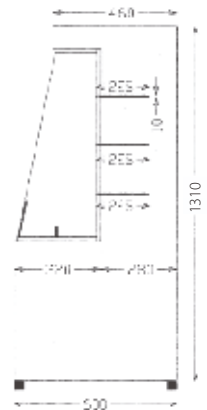

Low Height Tiered Display

1310mm height

SLD60-100

MIRROR FINISH STAINLESS STEEL

FEATURES

- Mirror finish 304 grade stainless steel exterior & interior
- 3 adjustable glass shelves (225mm deep)
- Adjustable feet
- Night blind fitted as standard
- Internal illumination
- Tempered glass side panels
- Clear acrylic shelf edge risers
- Condensing unit pull out for easy maintenance

MODEL	FINISH	EXTERNAL DIMENSIONS (H x W x D mm)	POWER CONSUMPTION (incl. 750W drip tray)	WEIGHT (kg)	RRP
SLD60-60	Mirror finish 304 grade stainless steel exterior & interior	1310 x 600 x 600	1033W (1783W)	135	
SLD60-100		1310 x 1000 x 600	1092W (1842W)	178	
SLD60-120		1310 x 1200 x 600	1326W (2076W)	202	