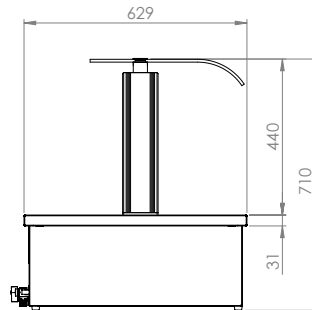

Counter Top Bain Marie with Sneeze Guard

Ideal for self service

MEV610

MSV614

MEV models

MSV models

FEATURES

High grade AISI 304 stainless steel exterior & interior

Single sneeze guard - MEV models
Double sneeze guard - MSV models

Open type bain marie with sneeze guard perfect for self service

Wet well accepts GN1/1 upto 150mm deep (not supplied)

Wet well bain marie with easy access drain tap

Sneeze guard with 130W halogen lamps

TECHNICAL SPECIFICATIONS

Controller: Digital controller with temperature display

Temperature Range: upto +90°C

Power Supply: 13amp

NOTES

Glass structure is fully assembled prior to despatch.

MODEL	CONTAINER CAPACITY	HALOGEN LAMPS	EXTERNAL DIMENSIONS (H x W x D mm)	POWER CONSUMPTION	WEIGHT (kg)	RRP
MEV67	2 x GN1/1	2	710 x 760 x 630	2260W	37	£1,009.00
MEV610	3 x GN1/1	3	710 x 1080 x 630	2390W	48	£1,133.00
MEV614	4 x GN1/1	4	710 x 1410 x 630	2520W	56	£1,230.00
MSV67	2 x GN1/1	2	710 x 760 x 630	2260W	40	£1,054.00
MSV610	3 x GN1/1	3	710 x 1080 x 630	2390W	53	£1,178.00
MSV614	4 x GN1/1	4	710 x 1410 x 630	2520W	62	£1,275.00

INOMAK

See page 295 for full GN container range