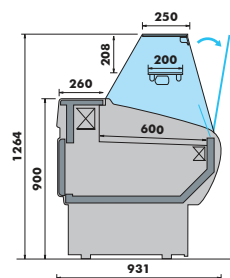

Euromini

Slim Serve Over Counter with under storage - Only 931mm deep

EUROMINI2000FE-VCR

EUROMINI VPR

EUROMINI VCR

CONSTRUCTION

- Choice of straight or curved glass (VPR or VCR)
- Illumination under intermediate shelf
- Light grey finish with red trim
- Refrigerated under storage (260mm high)
- Intermediate shelf for ambient display
- Marble back shelf
- 600mm deep stainless steel display deck
- Not multiplexible