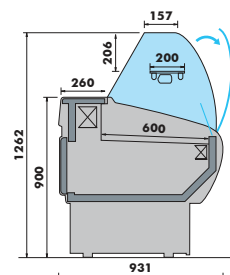

Euromini

Slim Serve Over Counter with under storage - Only 931mm deep

EUROMINI2000FE-VCR

EUROMINI VPR

EUROMINI VCR

CONSTRUCTION

- Choice of straight or curved glass (VPR or VCR)
- Illumination under intermediate shelf
- Light grey finish with red trim
- Refrigerated under storage (260mm high)
- Intermediate shelf for ambient display
- Marble back shelf
- 600mm deep stainless steel display deck
- Not multiplexible