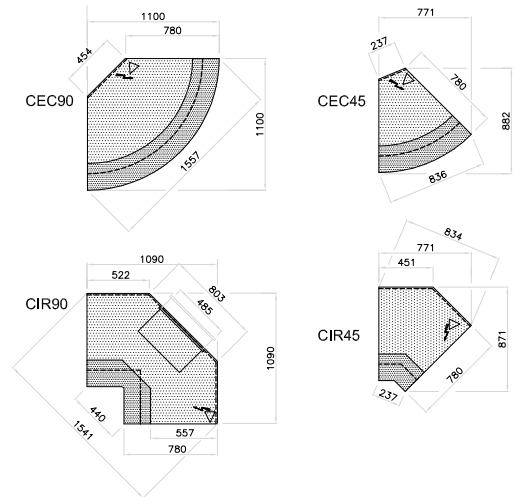

ELINE *Slim* Support Cases

Narrow Depth

Single Level

Double Level

MODEL	DESCRIPTION	EXTERNAL DIMENSIONS (H x W x D mm)	WEIGHT (kg)	RRP
Support Case Single Level (Flat Top)				
ELS45CX-1N-CEC	45 degree external support case - work counter/cash desk	857 x 883 x 883	85	£1,521.00
ELS90CX-1N-CEC	90 degree external support case - work counter/cash desk	857 x 1110 x 1110	145	£2,074.00
ELS45CX-1N-CIR	45 degree Internal support case - work counter/cash desk	857 x 878 x 878	105	£1,628.00
ELS90CX-1N-CIR	90 degree Internal support case - work counter/cash desk	857 x 1090 x 1090	185	£2,275.00
ELS515CX-1N	515mm support case - work counter/cash desk	857 x 515 x 790	85	£1,413.00
ELS1030CX-1N	1030mm support case - work counter/cash desk	857 x 1030 x 790	100	£2,053.00
Support Case Double Level (Double Top)				
ELS45CX-2N-CEC	45 degree external support case - work counter/cash desk	857 x 882 x 882	95	£1,546.00
ELS90CX-2N-CEC	90 degree external support case - work counter/cash desk	857 x 1100 x 1100	150	£2,113.00
ELS45CX-2N-CIR	45 degree Internal support case - work counter/cash desk	857 x 871 x 871	115	£1,638.00
ELS90CX-2N-CIR	90 degree Internal support case - work counter/cash desk	857 x 1090 x 1090	195	£2,288.00
ELS515CX-2N	515mm support case - work counter/cash desk	857 x 515 x 780	95	£1,437.00
ELS850CX-2N	850mm support case - work counter/cash desk	857 x 850 x 780	130	£1,891.00

Note: RRP based on choice of SIMPLY decor colour options with marble worktop. Other options available - POA.