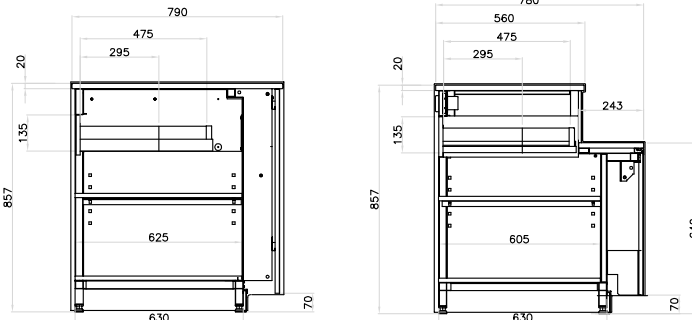

ELINE *Slim* Support Cases

Narrow Depth

Single Level

Double Level

MODEL	DESCRIPTION	EXTERNAL DIMENSIONS (H x W x D mm)	WEIGHT (kg)	RRP
Support Case Single Level (Flat Top)				
ELS45CX-1N-CEC	45 degree external support case - work counter/cash desk	857 x 883 x 883	85	£1,521.00
ELS90CX-1N-CEC	90 degree external support case - work counter/cash desk	857 x 1110 x 1110	145	£2,074.00
ELS45CX-1N-CIR	45 degree Internal support case - work counter/cash desk	857 x 878 x 878	105	£1,628.00
ELS90CX-1N-CIR	90 degree Internal support case - work counter/cash desk	857 x 1090 x 1090	185	£2,275.00
ELS515CX-1N	515mm support case - work counter/cash desk	857 x 515 x 790	85	£1,413.00
ELS1030CX-1N	1030mm support case - work counter/cash desk	857 x 1030 x 790	100	£2,053.00
Support Case Double Level (Double Top)				
ELS45CX-2N-CEC	45 degree external support case - work counter/cash desk	857 x 882 x 882	95	£1,546.00
ELS90CX-2N-CEC	90 degree external support case - work counter/cash desk	857 x 1100 x 1100	150	£2,113.00
ELS45CX-2N-CIR	45 degree Internal support case - work counter/cash desk	857 x 871 x 871	115	£1,638.00
ELS90CX-2N-CIR	90 degree Internal support case - work counter/cash desk	857 x 1090 x 1090	195	£2,288.00
ELS515CX-2N	515mm support case - work counter/cash desk	857 x 515 x 780	95	£1,437.00
ELS850CX-2N	850mm support case - work counter/cash desk	857 x 850 x 780	130	£1,891.00