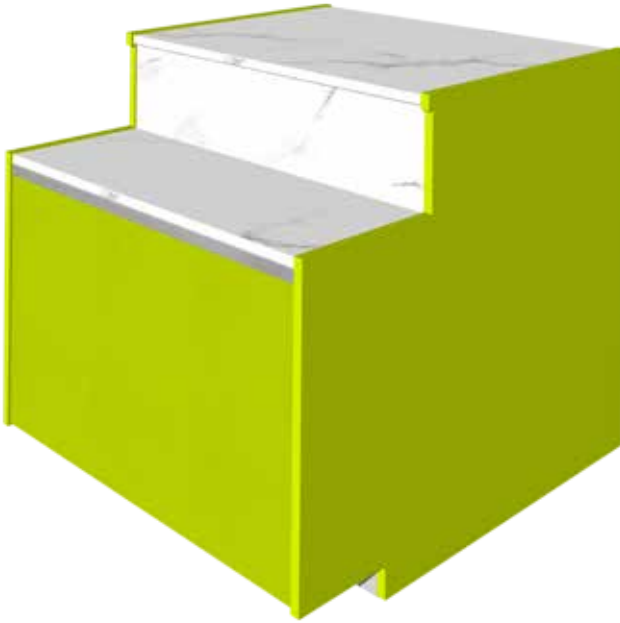

ELINE *Slim* Support Cases

Narrow Depth

Single Level

Double Level

MODEL	DESCRIPTION	EXTERNAL DIMENSIONS (H x W x D mm)	WEIGHT (kg)	RRP
Support Case Single Level (Flat Top)				
ELS45CX-1N-CEC	45 degree external support case - work counter/cash desk	857 x 883 x 883	85	£1,521.00
ELS90CX-1N-CEC	90 degree external support case - work counter/cash desk	857 x 1110 x 1110	145	£2,074.00
ELS45CX-1N-CIR	45 degree Internal support case - work counter/cash desk	857 x 878 x 878	105	£1,628.00
ELS90CX-1N-CIR	90 degree Internal support case - work counter/cash desk	857 x 1090 x 1090	185	£2,275.00
ELS515CX-1N	515mm support case - work counter/cash desk	857 x 515 x 790	85	£1,413.00
ELS1030CX-1N	1030mm support case - work counter/cash desk	857 x 1030 x 790	100	£2,053.00
Support Case Double Level (Double Top)				
ELS45CX-2N-CEC	45 degree external support case - work counter/cash desk	857 x 882 x 882	95	£1,546.00
ELS90CX-2N-CEC	90 degree external support case - work counter/cash desk	857 x 1100 x 1100	150	£2,113.00
ELS45CX-2N-CIR	45 degree Internal support case - work counter/cash desk	857 x 871 x 871	115	£1,638.00
ELS90CX-2N-CIR	90 degree Internal support case - work counter/cash desk	857 x 1090 x 1090	195	£2,288.00
ELS515CX-2N	515mm support case - work counter/cash desk	857 x 515 x 780	95	£1,437.00
ELS850CX-2N	850mm support case - work counter/cash desk	857 x 850 x 780	130	£1,891.00

Note: RRP based on choice of SIMPLY decor colour options with marble worktop. Other options available - POA.