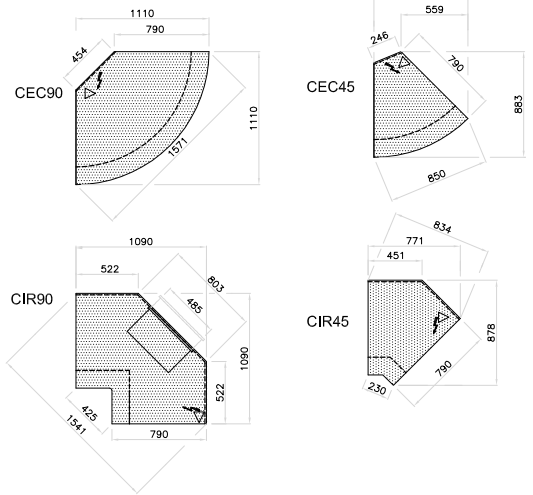

ELINE *Slim* Support Cases

Narrow Depth

Single Level

Double Level

MODEL	DESCRIPTION	EXTERNAL DIMENSIONS (H x W x D mm)	WEIGHT (kg)	RRP
Support Case Single Level (Flat Top)				
ELS45CX-1N-CEC	45 degree external support case - work counter/cash desk	857 x 883 x 883	85	£1,521.00
ELS90CX-1N-CEC	90 degree external support case - work counter/cash desk	857 x 1110 x 1110	145	£2,074.00
ELS45CX-1N-CIR	45 degree Internal support case - work counter/cash desk	857 x 878 x 878	105	£1,628.00
ELS90CX-1N-CIR	90 degree Internal support case - work counter/cash desk	857 x 1090 x 1090	185	£2,275.00
ELS515CX-1N	515mm support case - work counter/cash desk	857 x 515 x 790	85	£1,413.00
ELS1030CX-1N	1030mm support case - work counter/cash desk	857 x 1030 x 790	100	£2,053.00
Support Case Double Level (Double Top)				
ELS45CX-2N-CEC	45 degree external support case - work counter/cash desk	857 x 882 x 882	95	£1,546.00
ELS90CX-2N-CEC	90 degree external support case - work counter/cash desk	857 x 1100 x 1100	150	£2,113.00
ELS45CX-2N-CIR	45 degree Internal support case - work counter/cash desk	857 x 871 x 871	115	£1,638.00
ELS90CX-2N-CIR	90 degree Internal support case - work counter/cash desk	857 x 1090 x 1090	195	£2,288.00
ELS515CX-2N	515mm support case - work counter/cash desk	857 x 515 x 780	95	£1,437.00
ELS850CX-2N	850mm support case - work counter/cash desk	857 x 850 x 780	130	£1,891.00

Note: RRP based on choice of SIMPLY decor colour options with marble worktop. Other options available - POA.