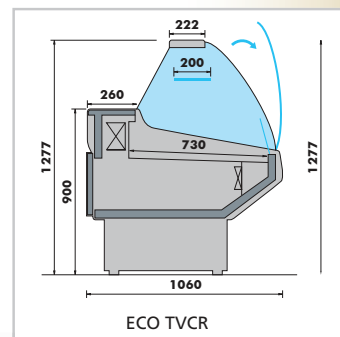

# Eco

Serve Over Counter - General purpose and fresh meat temperature models with under storage - 1060mm deep

**ECO2420FE-TVCR**

### CONSTRUCTION

- Illuminated canopy
- Light grey finish with red trim
- Refrigerated under storage
- Intermediate shelf for ambient display (VCR)
- Stainless steel back shelf
- 730mm deep stainless steel display deck
- Aluminium top shelf
- Multiplexible
- Hydraulic front glass also available (POA)
- External & internal corners available