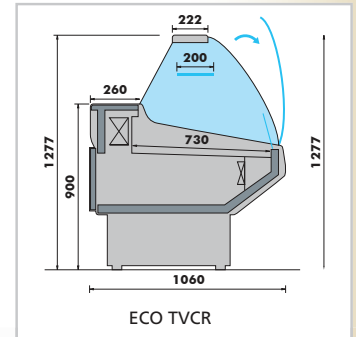

Eco

Serve Over Counter - General purpose and fresh meat temperature models with under storage - 1060mm deep

ECO2420FE-TVCR

CONSTRUCTION

- Illuminated canopy
- Light grey finish with red trim
- Refrigerated under storage
- Intermediate shelf for ambient display (VCR)
- Stainless steel back shelf
- 730mm deep stainless steel display deck
- Aluminium top shelf
- Multiplexible
- Hydraulic front glass also available (POA)
- External & internal corners available