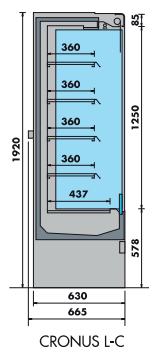

CRONUS

Tiered Display - General Purpose & Fresh Meat

Suitable for fresh meat storage

FEATURES

- High grade AISI 304 stainless steel exterior & interior
- 4 adjustable shelves with ticket rails
- Internal illumination
- Night blind as standard

TECHNICAL SPECIFICATIONS

Controller:	Digital controller with temperature display
Cooling:	Ventilated
Defrost:	Automatic
Refrigerant:	R404a
Climate Class:	3
Temperature Range:	0°C ~ +2°C
Power Supply:	20amp – 1450, 1875 & 2500 models 13amp – 625, 806 & 1250 models

CRONUS L-C

CRONUS PLUS L-C

MODEL	FINISH	EXTERNAL DIMENSIONS (H x W x D mm)	POWER CONSUMPTION	WEIGHT (kg)	RRP
Stainless Steel Multideck - Dairy & Delicatessen Goods					
CRONUS625 FV L-C	Stainless Steel	1920 x 685 x 665	990W	190	£2,675.00
CRONUS806 FV L-C	Stainless Steel	1920 x 866 x 665	1370W	225	£2,913.00
CRONUS1250 FV L-C	Stainless Steel	1920 x 1310 x 665	1930W	280	£3,605.00
CRONUS1450 FV L-C	Stainless Steel	1920 x 1510 x 665	1930W	305	£3,862.00
CRONUS1875 FV L-C	Stainless Steel	1920 x 1935 x 665	2085W	380	£4,453.00
Stainless Steel Multideck - Dairy & Delicatessen Goods					
CRONUSPLUS625 FV L-C	Stainless Steel	1920 x 685 x 855	990W	215	£2,798.00
CRONUSPLUS806 FV L-C	Stainless Steel	1920 x 866 x 855	1370W	250	£3,041.00
CRONUSPLUS1250 FV L-C	Stainless Steel	1920 x 1310 x 855	1930W	310	£3,711.00
CRONUSPLUS1450 FV L-C	Stainless Steel	1920 x 1510 x 855	1930W	340	£3,977.00
CRONUSPLUS1875 FV L-C	Stainless Steel	1920 x 1935 x 855	2085W	425	£4,754.00
CRONUSPLUS2500 FV L-C	Stainless Steel	1920 x 2560 x 855	3700W	495	£6,315.00