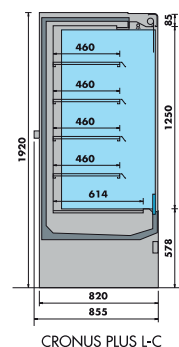

CRONUS

Tiered Display - General Purpose & Fresh Meat

Suitable for fresh meat storage

FEATURES

- High grade AISI 304 stainless steel exterior & interior
- 4 adjustable shelves with ticket rails
- Internal illumination
- Night blind as standard

TECHNICAL SPECIFICATIONS

Controller:	Digital controller with temperature display
Cooling:	Ventilated
Defrost:	Automatic
Refrigerant:	R404a
Climate Class:	3
Temperature Range:	0°C ~ +2°C
Power Supply:	20amp – 1450, 1875 & 2500 models 13amp – 625, 806 & 1250 models

CRONUS L-C

CRONUS PLUS L-C

MODEL	FINISH	EXTERNAL DIMENSIONS (H x W x D mm)	POWER CONSUMPTION	WEIGHT (kg)	RRP
Stainless Steel Multideck - Dairy & Delicatessen Goods					
CRONUS625 FV L-C	Stainless Steel	1920 x 685 x 665	990W	190	£2,675.00
CRONUS806 FV L-C	Stainless Steel	1920 x 866 x 665	1370W	225	£2,913.00
CRONUS1250 FV L-C	Stainless Steel	1920 x 1310 x 665	1930W	280	£3,605.00
CRONUS1450 FV L-C	Stainless Steel	1920 x 1510 x 665	1930W	305	£3,862.00
CRONUS1875 FV L-C	Stainless Steel	1920 x 1935 x 665	2085W	380	£4,453.00
Stainless Steel Multideck - Dairy & Delicatessen Goods					
CRONUSPLUS625 FV L-C	Stainless Steel	1920 x 685 x 855	990W	215	£2,798.00
CRONUSPLUS806 FV L-C	Stainless Steel	1920 x 866 x 855	1370W	250	£3,041.00
CRONUSPLUS1250 FV L-C	Stainless Steel	1920 x 1310 x 855	1930W	310	£3,711.00
CRONUSPLUS1450 FV L-C	Stainless Steel	1920 x 1510 x 855	1930W	340	£3,977.00
CRONUSPLUS1875 FV L-C	Stainless Steel	1920 x 1935 x 855	2085W	425	£4,754.00
CRONUSPLUS2500 FV L-C	Stainless Steel	1920 x 2560 x 855	3700W	495	£6,315.00